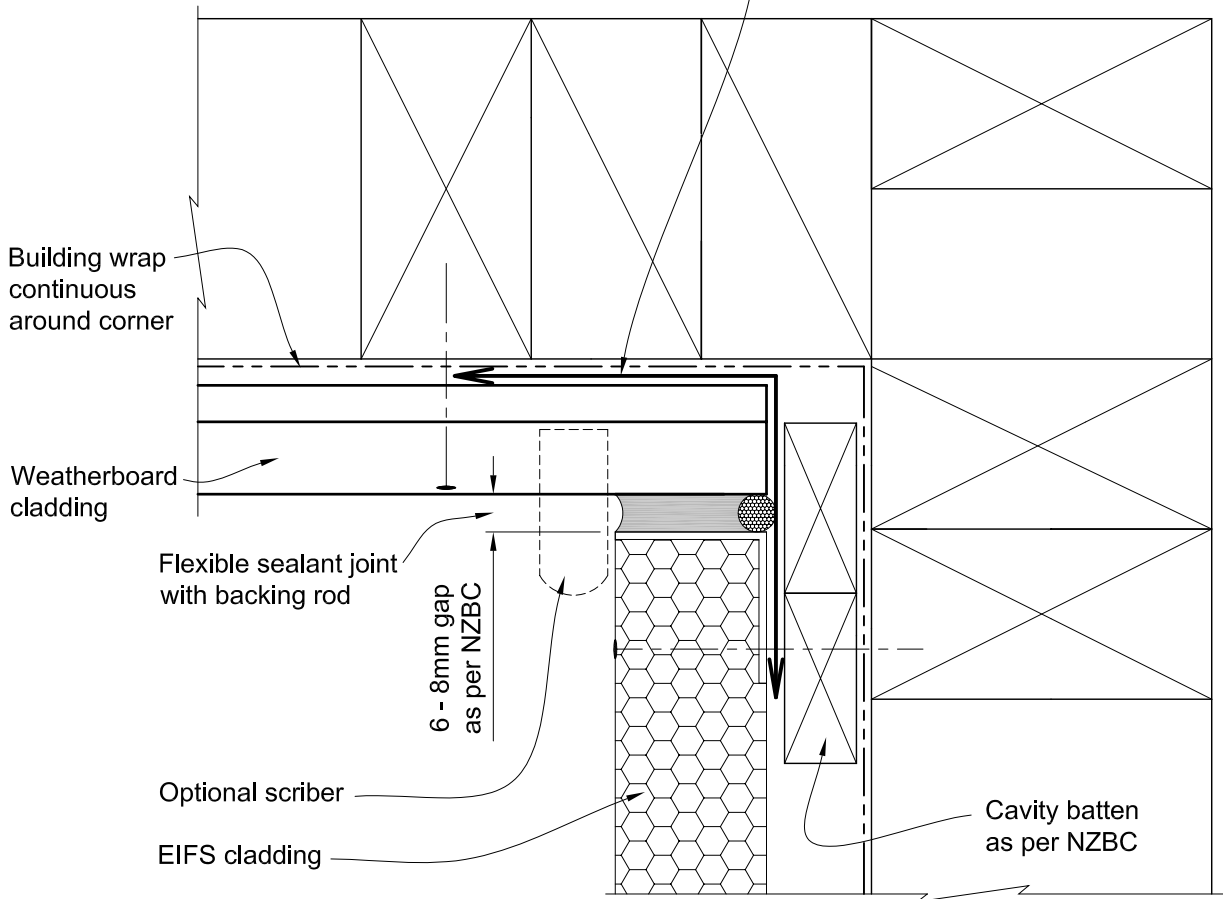

Redway Developments
85mm uPVC Corner Soaker
Code RDCS85

Note: A 105mm uPVC Corner Soaker is also available from Redway Developments Code RDCS105

REDWAY DEVELOPMENTS LTD

Manufacturer's of 'The Sill Tray System'
BRANZ Appraised