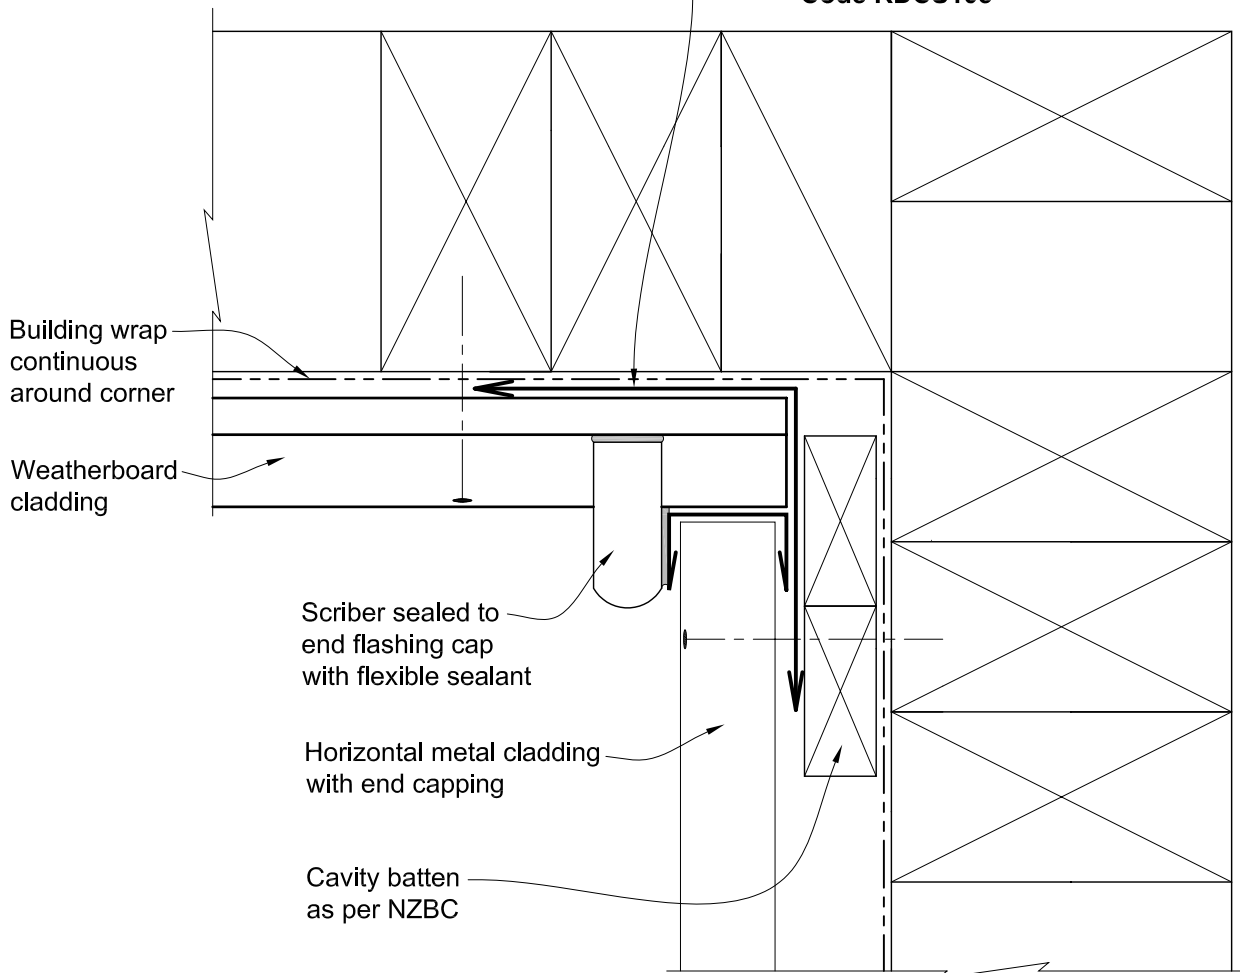

Redway Developments
85mm uPVC Corner Soaker
Code RDCS85

Note: A 105mm uPVC Corner
Soaker is also available from
Redway Developments
Code RDCS105

REDWAY DEVELOPMENTS LTD

Manufacturer's of 'The Sill Tray System'
BRANZ Appraised