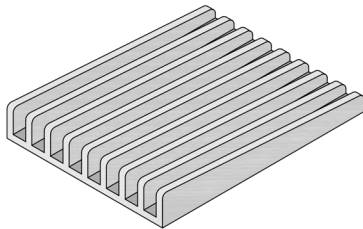

Sill Tray Stop End
Supplied as handed pairs

Sill Tray

Support Wedge

Sill Tray Jointer

Telephone: 64 3 3585 775
Facsimile: 64 3 3589 529
Email: sales@redway.co.nz
Website: www.e2flashings.co.nz

SILL TRAY PROFILES