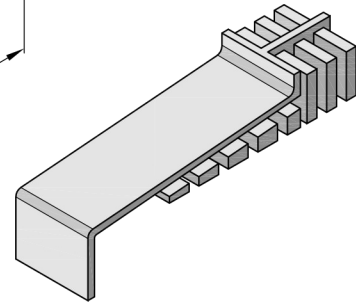

Sill Tray Stop End
Supplied as handed pairs

Sill Tray

Support Wedge

Sill Tray Jointer

Telephone: 64 3 3585 775
Facsimile: 64 3 3589 529
Email: sales@redway.co.nz
Website: www.e2flashings.co.nz

SILL TRAY PROFILES