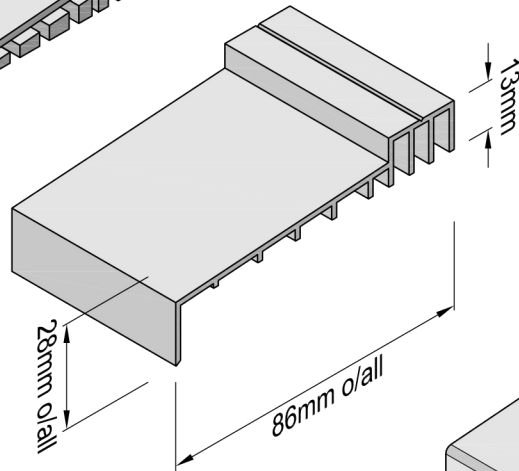

Sill Tray Stop End
Supplied as handed pairs

Sill Tray

Support Wedge

Sill Tray Jointer

Telephone: 64 3 3585 775
Facsimile: 64 3 3589 529
Email: sales@redway.co.nz
Website: www.e2flashings.co.nz

SILL TRAY PROFILES